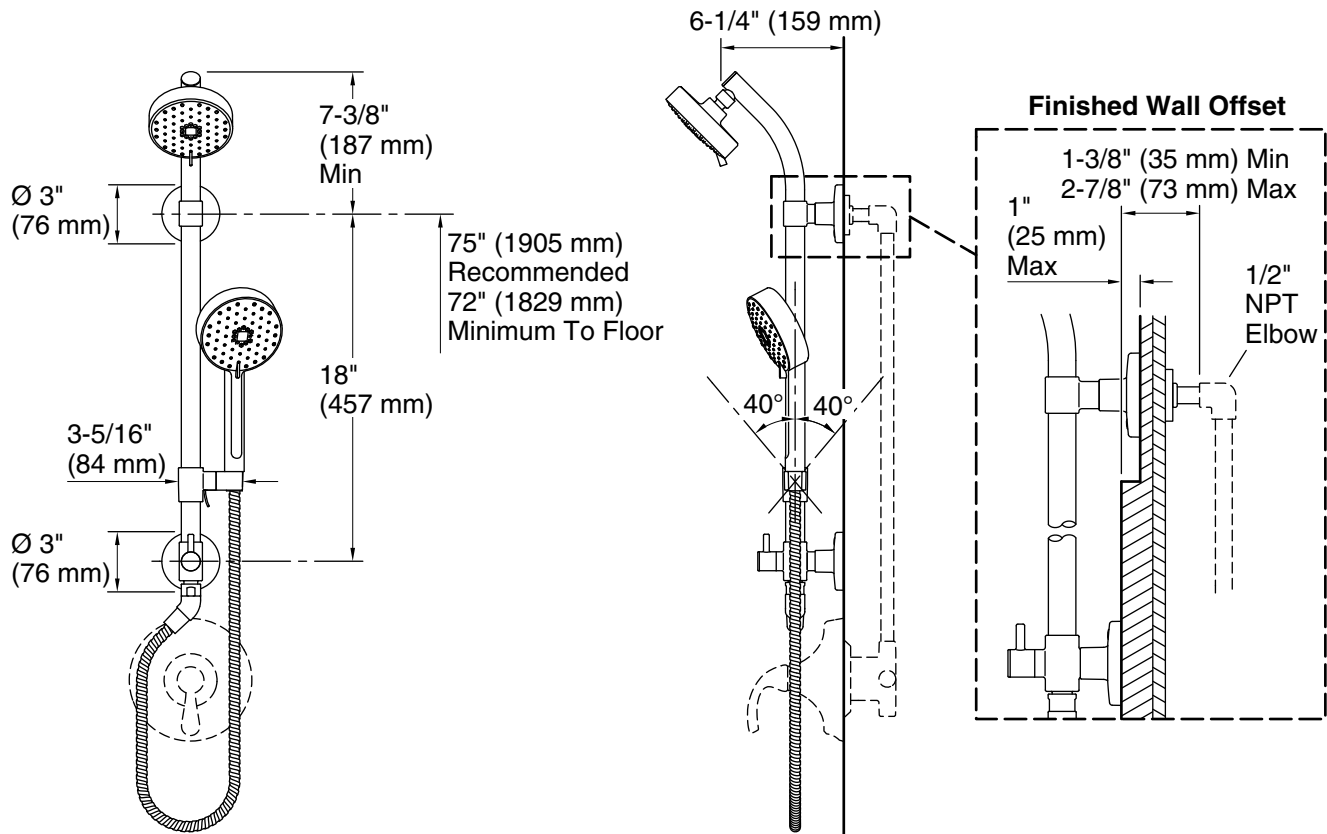

### Installation

- Wall-mount.
- For use in shower-only installations.
- Installs in less than 60 minutes without changes to in-wall plumbing (subject to condition of existing installation).
- May require additional service parts based on installation type (see installation guide for details).
- Includes an adapter that will fit with most installations but may require K-1194630, K-1187917 or K-1194302.

### Included Components

Product consists of:

K-72415 Multifunction Handshower  
K-45982 60" ribbon hose  
K-45906 Shower column  
K-72419 Multifunction Showerhead

ADA

OBC

### Technical Information

All product dimensions are nominal.